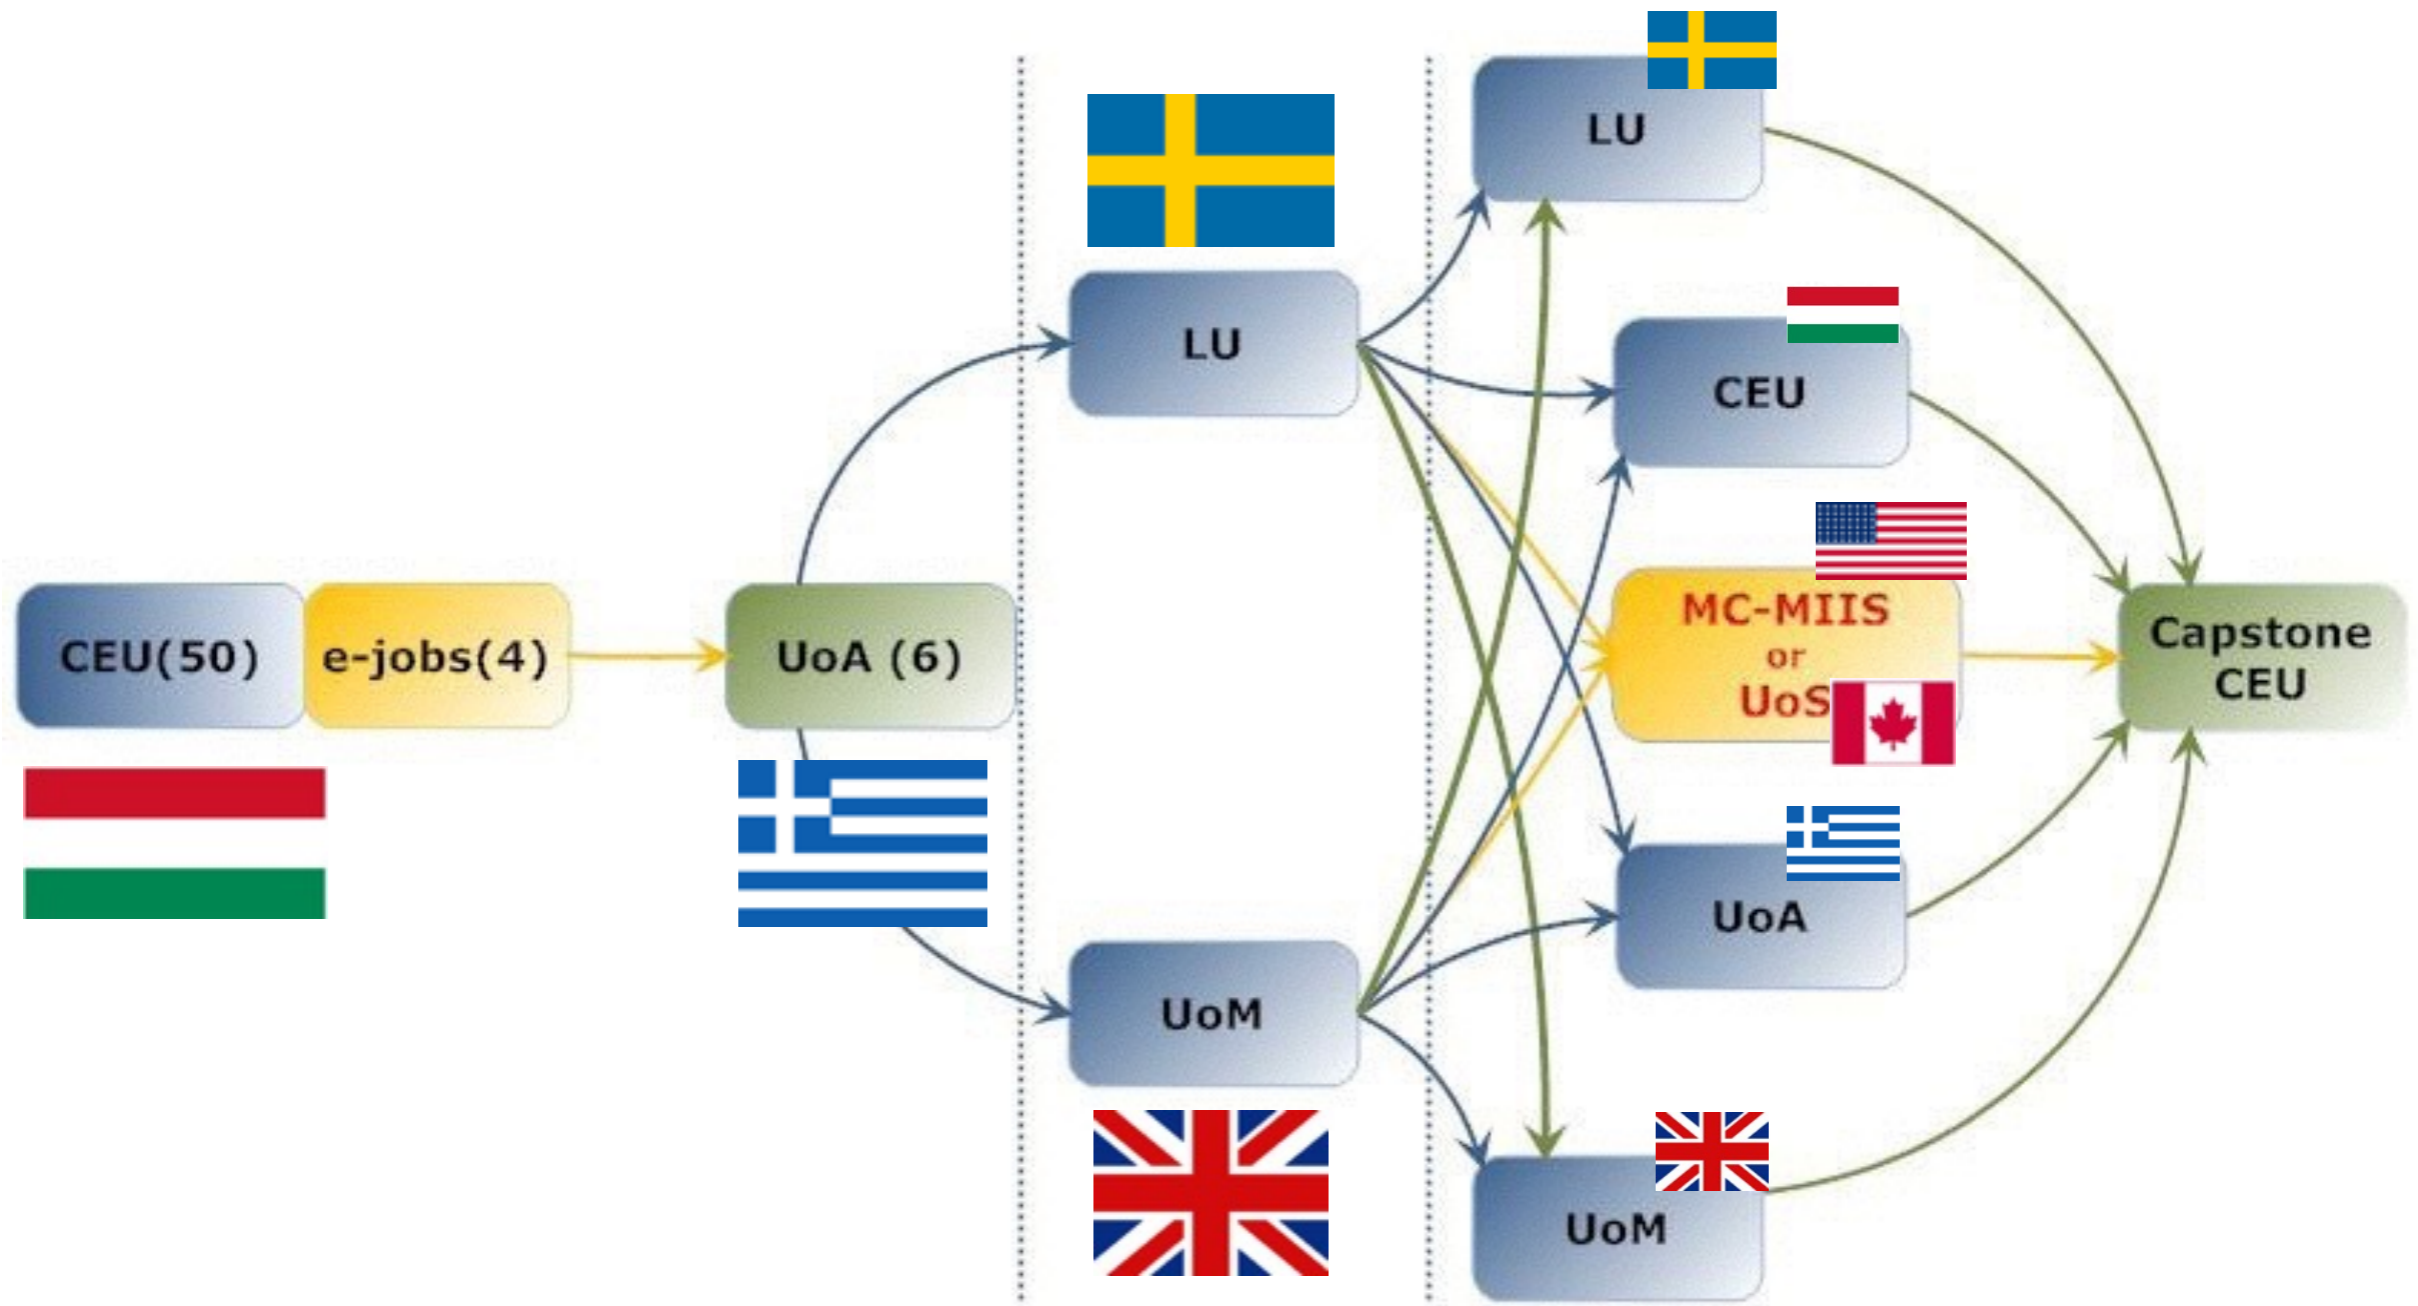

Mobility scheme